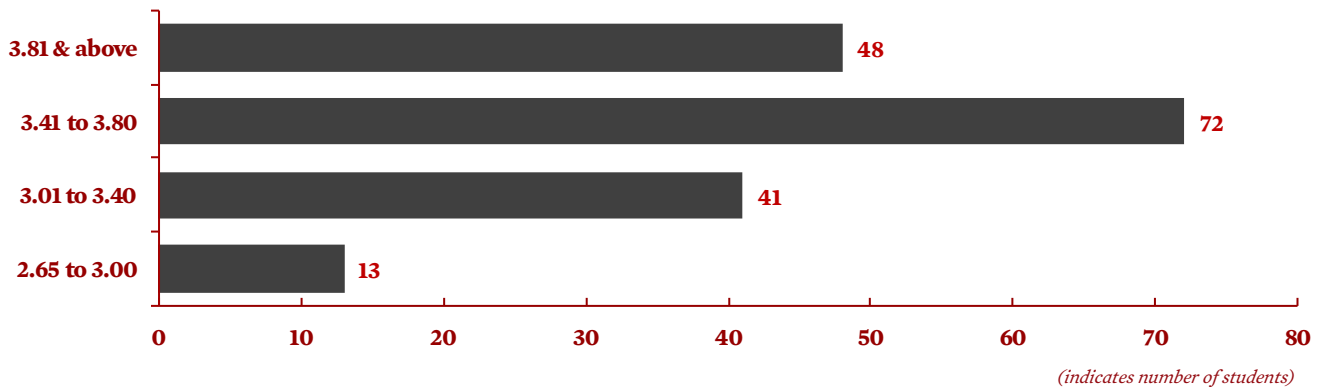

Curriculum Notes

SUBJECT	REQUIREMENT	NOTES
English *	4 years	No advanced or CL coursework offered until grade 11
Foreign Language	3 year proficiency in one language	No advanced or CL coursework offered in Arabic
History and Social Science *	2 years (world history, U.S. history)	
Philosophy/Psychology/Religion	2 courses, at least one in grades 11 or 12	No advanced or CL coursework offered
Mathematics	3 years (2 algebra, one geometry)	CL Statistics Accelerated course covers the AP Statistics curriculum while meeting only twice a week; for extremely able mathematics students
Science *	2 years (1 life and 1 physical science)	
Arts	3 courses for 4 year students; 2 for others	
Independent Study		Offered in rare cases for students who have gone above and beyond our curricular offerings in a discipline

* Guided Research Projects in Humanities, Environmental Science and Molecular Biology allow students to participate in mentored independent research; for extremely able students.

Cumulative Unweighted Grade Point Average Distribution for Class of 2020

Testing Information

Testing

The middle 50 percent of the students in the Class of 2019 scored in the following ranges:

SAT		ACT	
EBRW	630-730*	English	25-35
Math	620-760	Math	26-31
		Reading	25-34
		Science	23-32
		Composite	25-32

*includes TOEFL-eligible students

In the past five years, Loomis Chaffee has graduated 10 National Merit Semifinalists and 89 National Merit Commended Scholars.

SAT Subject Test Mean Class of 2019

Biology - Molecular	636
Chemistry	675
Literature	625
Math Level I	657
Math Level II	715
Physics	693
Spanish	689
U.S. History	628